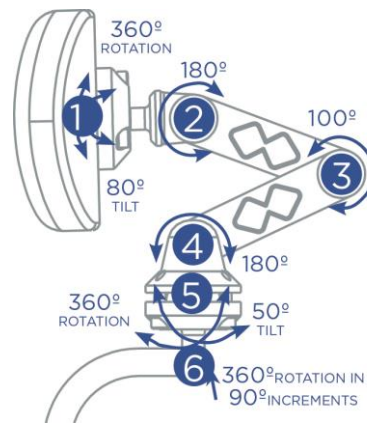

Matrx Elan headrest
 Retail order form
 Paediatric - Adult applications

Standard Features:

- Award winning design
- 6 point axis with adjustment levers for tool-less re-adjustments
- Multi-disk locking plates with superior holding strength
- Swing away function for easy transfers
- Highly supportive headrest with mouldable plate
- Soft foam co-moulded onto firm foam
- Choice of 3 headrest pads: Standard, occipital or 4 point positioning
- Choice of 3 standard pad sizes: small, medium or large
- Choice of 2 occipital pad sizes: small or large
- Foam surrounds edges of plate
- Ultra-Fresh additive for antimicrobial and odour protection
- Standard or infection control cover with dual zippers