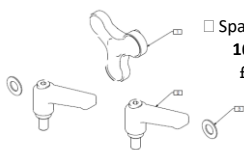

□ Spare knob kit
1629819
£34.00