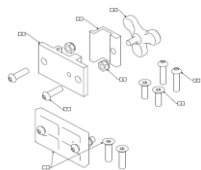

Spare parts

□ Spare clamp kit
1629821
£87.00